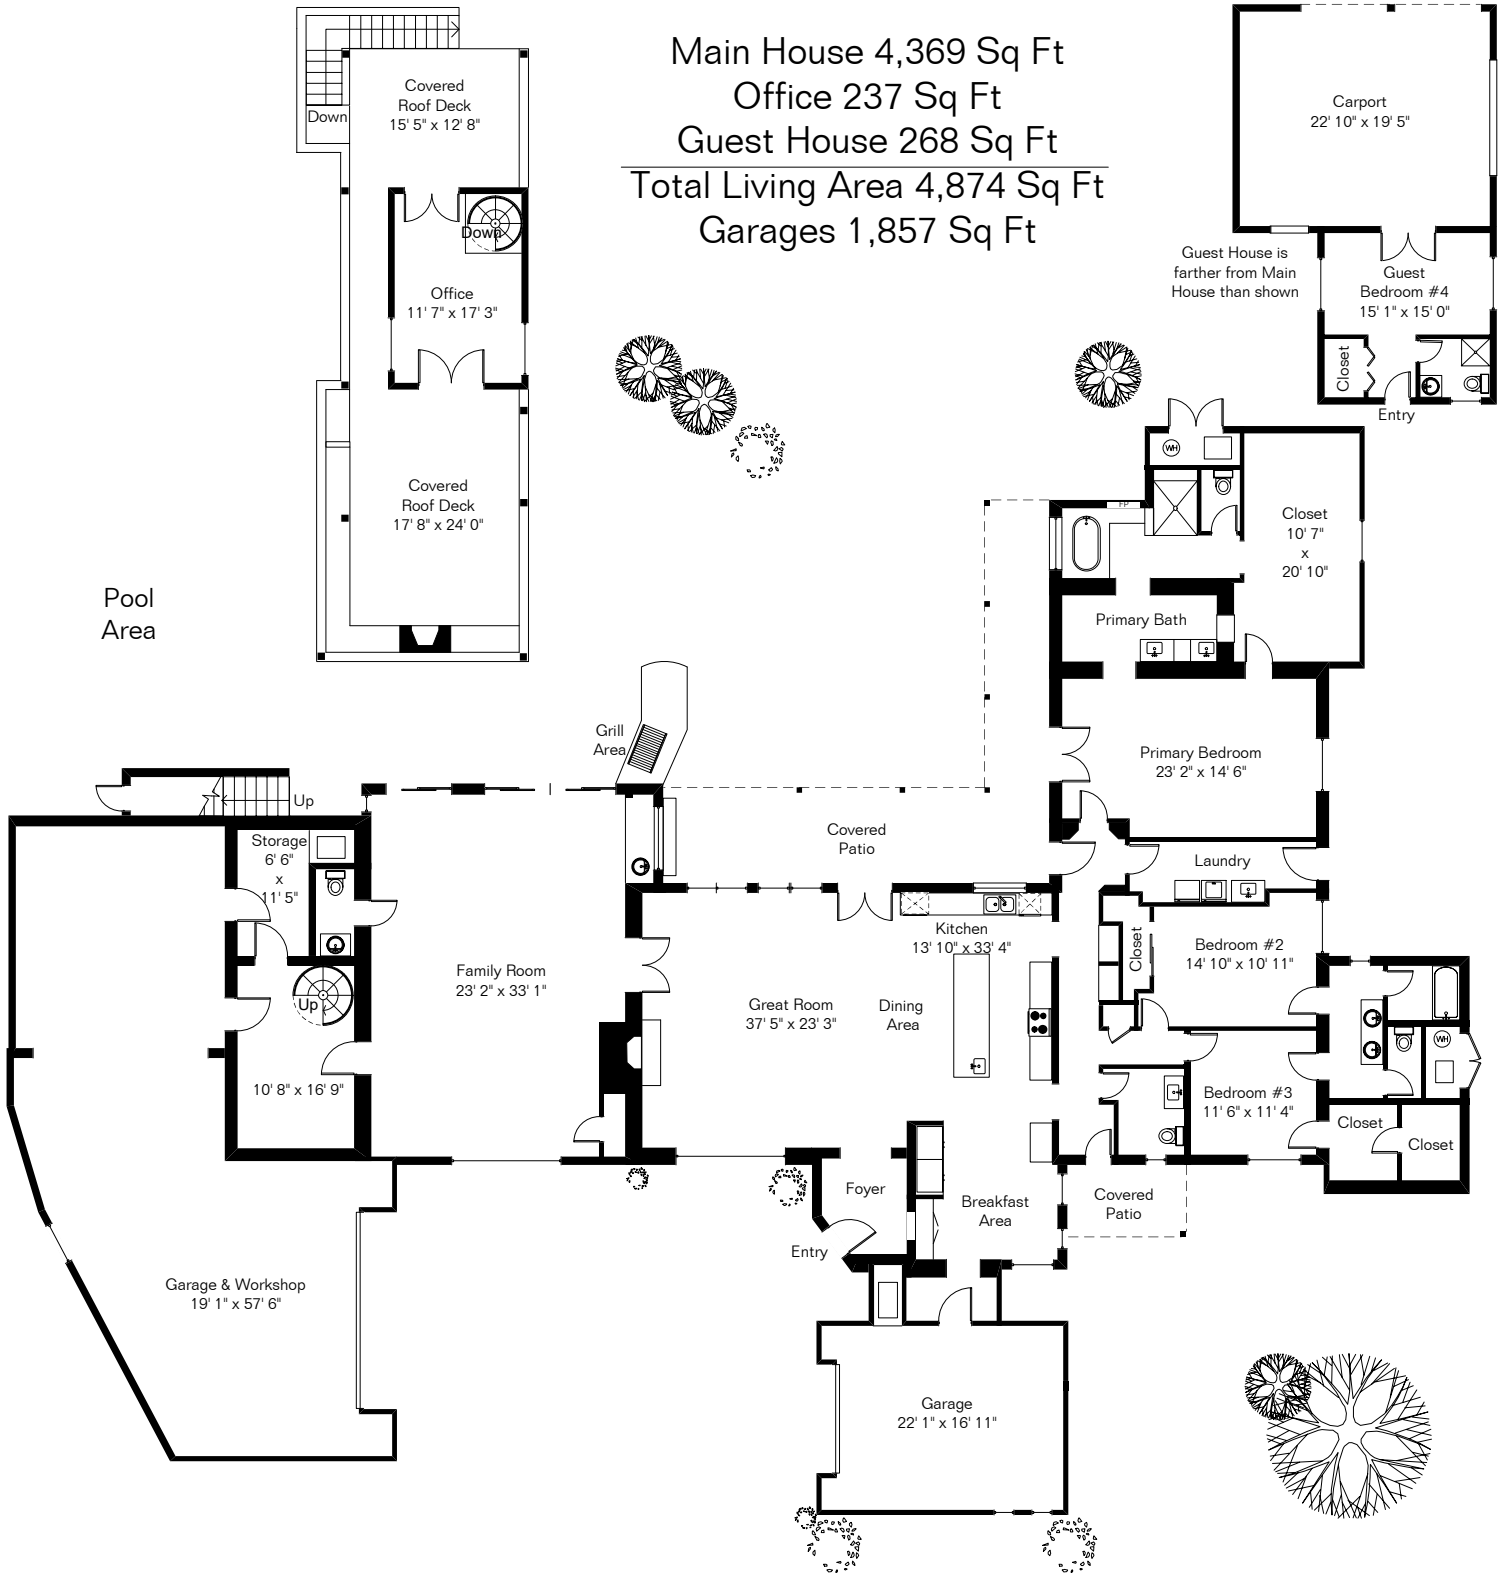

The square footages and room size information are deemed to be reliable but are not guaranteed and should be independently verified. This drawing is for marketing purposes only.

Main House 4,369 Sq Ft  
 Office 237 Sq Ft  
 Guest House 268 Sq Ft  
 Total Living Area 4,874 Sq Ft  
 Garages 1,857 Sq Ft

6950 N Orange Grove Circle

Site Visit April 2024

0 ft. 6 ft. 10 ft. 20 ft.

Copyright 2024 Floor Plans First! LLC  
 All Rights Reserved.

Floor Plans First!  
 See the Floor Plan First!

FloorPlansFirst.com  
 (520) 881-1500